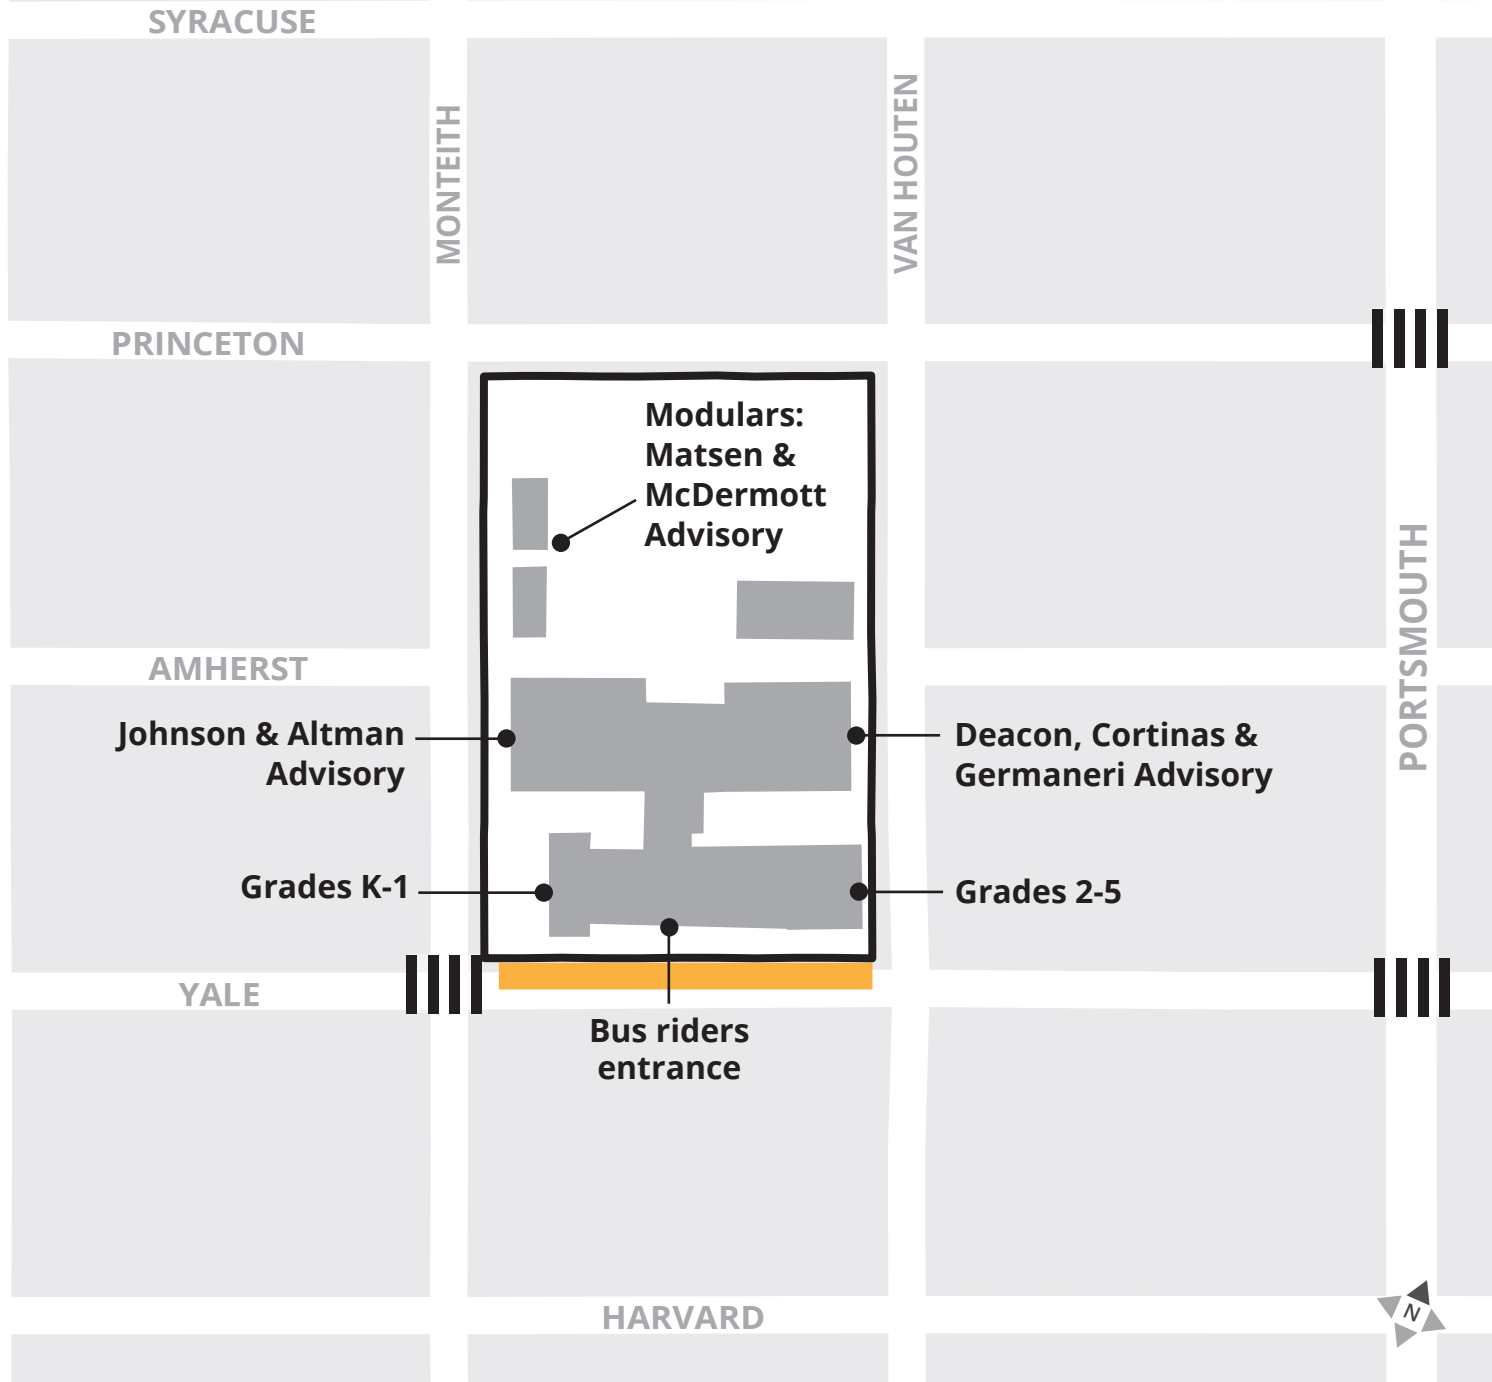

LEGEND

-  School
-  Parks + open space
-  Crosswalk
-  Traffic signal
-  No parking or stopping
-  Buses only
-  Car drop off + pick up
-  Bike parking
-  Park + walk

Astor School CIRCULATION MAP

At Astor...we keep it **clockwise & school side!**  
Let's work together to keep Astor safe!

**ENTRANCES & EXITS:**  
**Kinder and 1st Grade**  
 External Classroom Doors

**2nd - 5th Grade**  
 East Front Hall or External Classroom Doors

**Middle School**  
 By Advisory

- REMINDERS:**
- Only students + staff in the school at this time
  - Screening at each entrance for students

**Astor School** DAILY ENTRANCE AND EXIT MAP